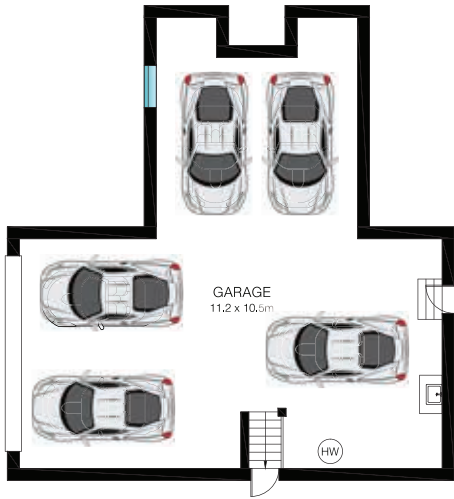

CARPORT

BASEMENT LEVEL

LOWER LEVEL

UPPER LEVEL

SITE PLAN (NOT TO SCALE)

INT: 331m<sup>2</sup>  
 EXT: 49m<sup>2</sup>  
 LAND: 771m<sup>2</sup>

This Floor Plan was prepared by WWW.CRYINGOUTLOUD.COM.AU for illustration purposes only. This document does not constitute any part of an offer or contract. Dimensions are approximate only. Copyright © 2018 Crying Out Loud. All Rights Reserved.