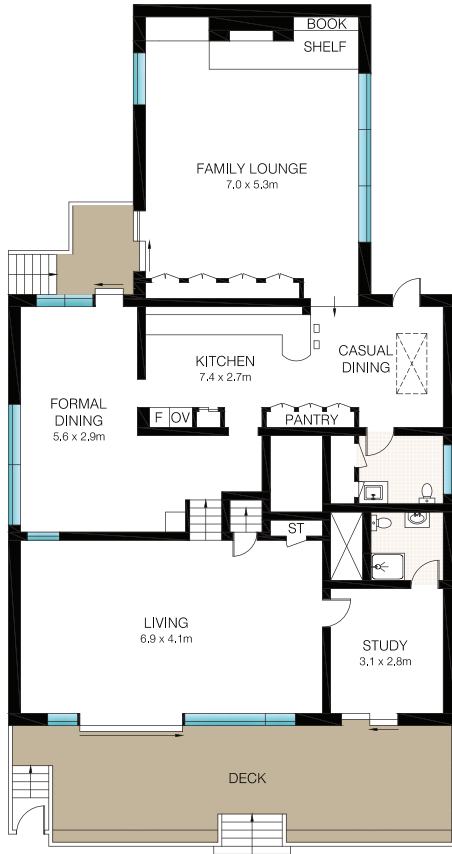

CARPORT

BASEMENT LEVEL

LOWER LEVEL

UPPER LEVEL

SITE PLAN (NOT TO SCALE)

INT: 331m<sup>2</sup>  
 EXT: 49m<sup>2</sup>  
 LAND: 771m<sup>2</sup>

This Floor Plan was prepared by WWW.CRYINGOUTLOUD.COM.AU for illustration purposes only. This document does not constitute any part of an offer or contract. Dimensions are approximate only. Copyright © 2018 Crying Out Loud. All Rights Reserved.

14 Ponderosa Pl, Lugarno