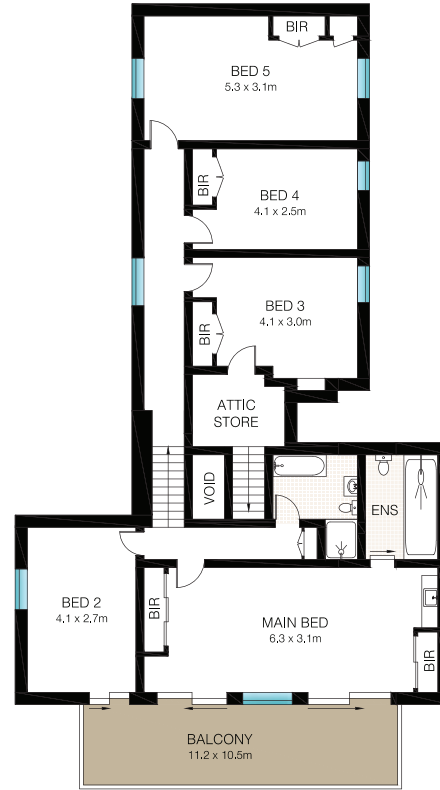

CARPORT

BASEMENT LEVEL

LOWER LEVEL

UPPER LEVEL

SITE PLAN (NOT TO SCALE)

INT: 331m<sup>2</sup>  
 EXT: 49m<sup>2</sup>  
 LAND: 771m<sup>2</sup>

This Floor Plan was prepared by WWW.CRYINGOUTLOUD.COM.AU for illustration purposes only. This document does not constitute any part of an offer or contract. Dimensions are approximate only. Copyright © 2018 Crying Out Loud. All Rights Reserved.

14 Ponderosa Pl, Lugarno