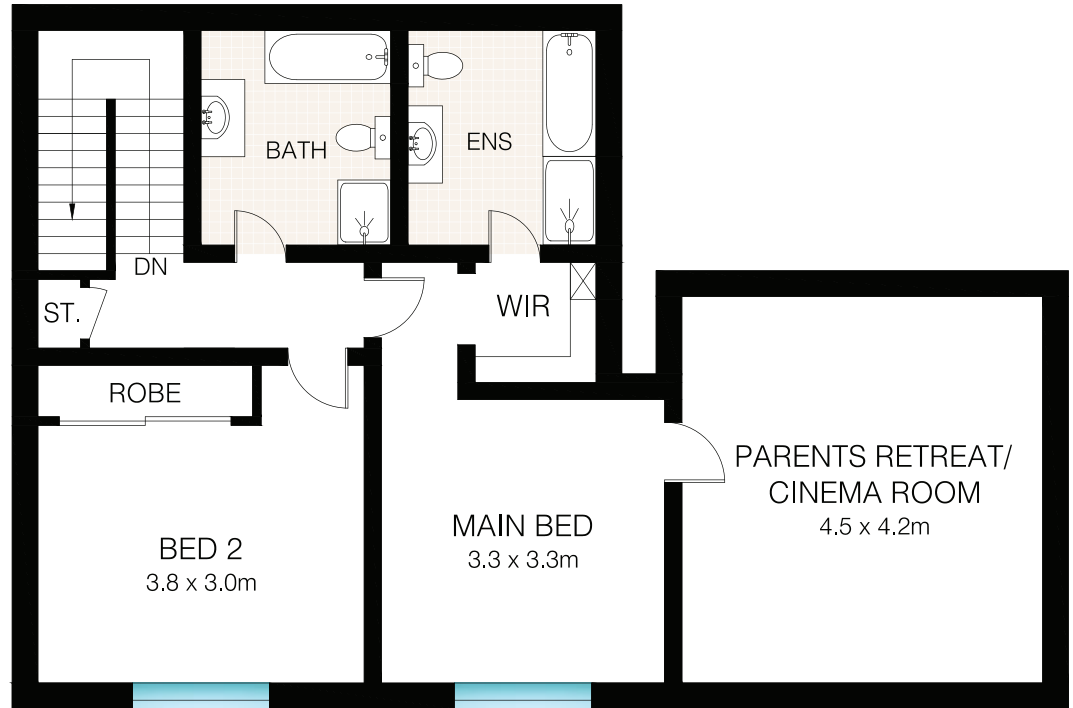

GROUND LEVEL

FIRST LEVEL

TOTAL AREA: 127m<sup>2</sup>

This Floor Plan was prepared by WWW.CRYINGOUTLOUD.COM.AU for illustration purposes only. This document does not constitute any part of an offer or contract. Dimensions are approximate only. Copyright © 2018 Crying Out Loud. All Rights Reserved.